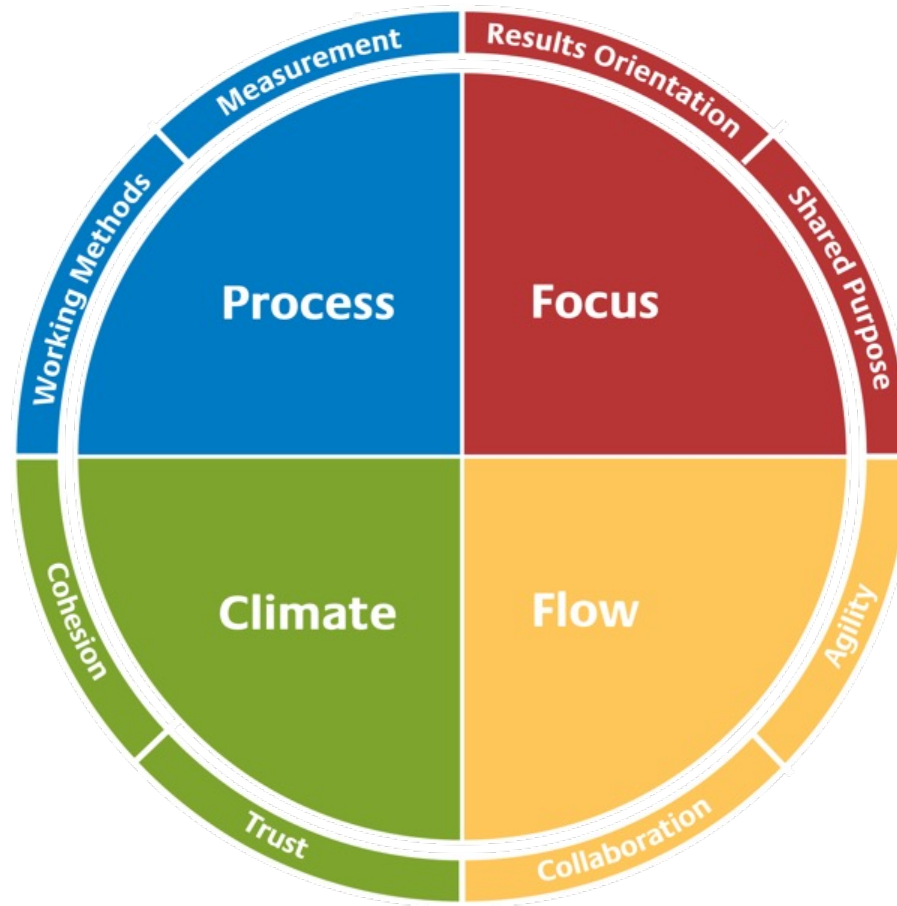

Team Effectiveness Model