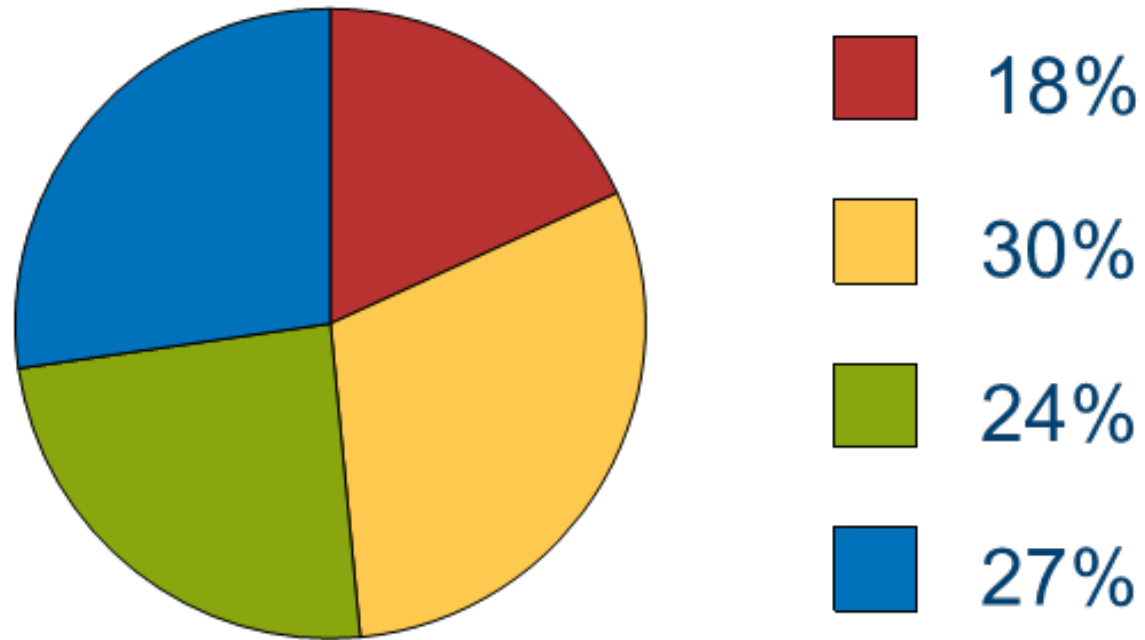

Inclined Energies