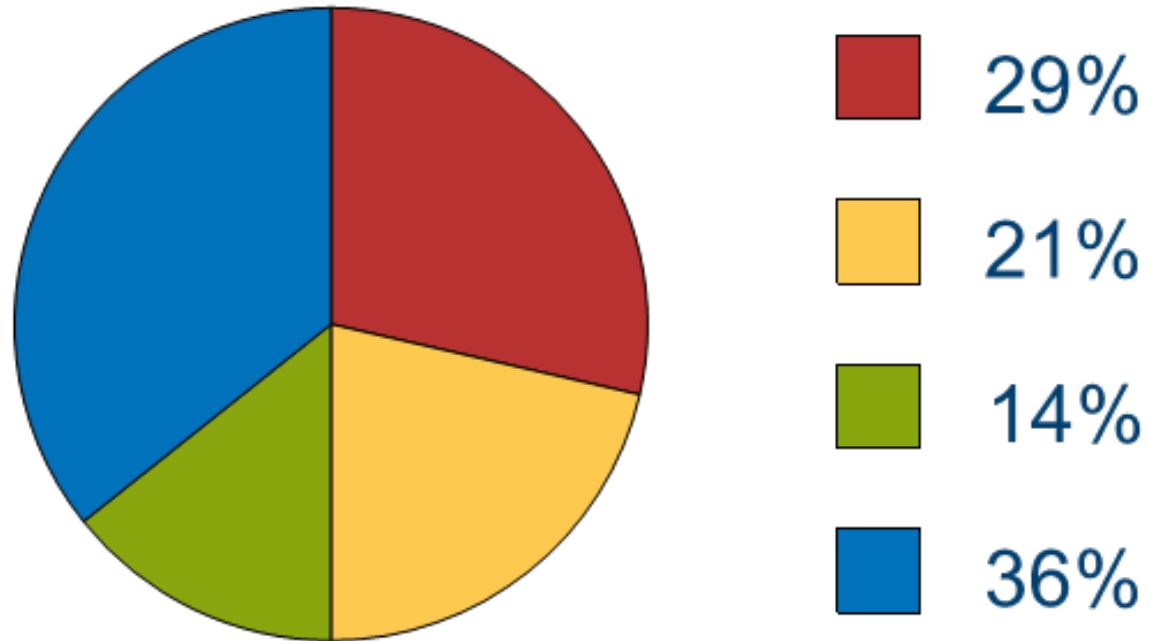

Dominant Energies