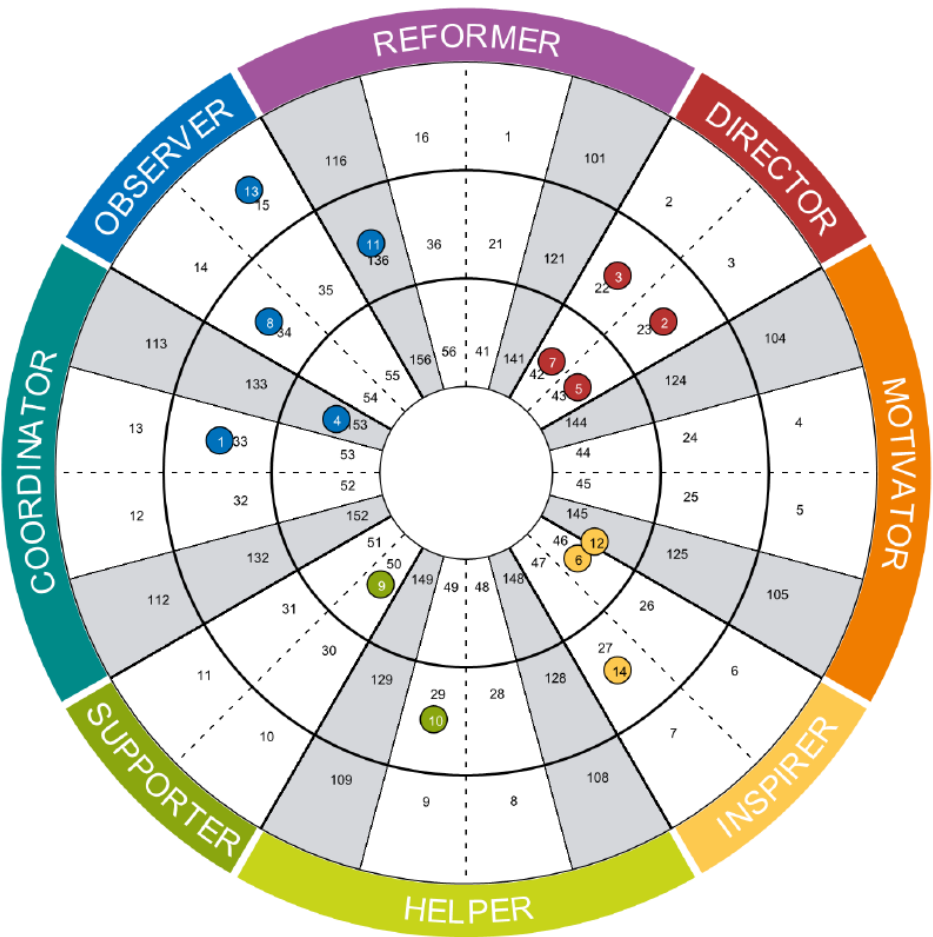

Discovery Insights[®]

Insights Discovery

Beginning the Journey ...

with Change Formation

“Team Wheel”

No.	Name
1	[Blurred]
2	[Blurred]
3	[Blurred]
4	[Blurred]
5	[Blurred]
6	[Blurred]
7	[Blurred]
8	[Blurred]
9	[Blurred]
10	[Blurred]
11	[Blurred]
12	[Blurred]
13	[Blurred]
14	[Blurred]

Wheel Position	Colour Order Preference
33	Blue / Green / Yellow / Red
23	Red / Yellow / Blue / Green
22	Red / Blue / Yellow / Green
153	Blue / Yellow / Green / Red
43	Red / Yellow / Blue / Green
46	Yellow / Red / Green / Blue
42	Red / Blue / Yellow / Green
34	Blue / Green / Red / Yellow
50	Green / Yellow / Blue / Red
29	Green / Yellow / Red / Blue
136	Blue / Yellow / Red / Green
46	Yellow / Red / Green / Blue
15	Blue / Red / Green / Yellow
27	Yellow / Green / Red / Blue